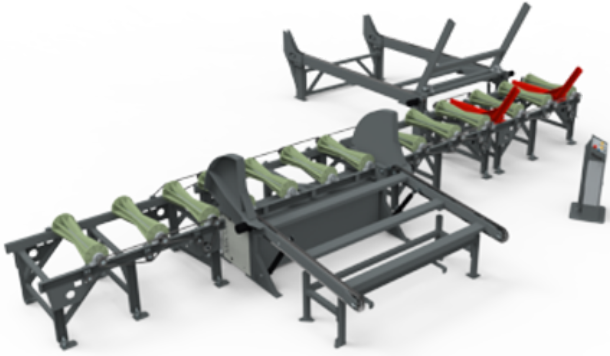

Pilous

Železná 9, 619 00 Brno, Czech Republic

Tel.: +420 543 25 20 10

e-mail: wood@pilous.cz, www.pilous.cz

XMK var. A

DESCRIPTION

Entry option consisting of:

- 1x Manipulator MNY with Log Stop ZAK
- 1x Log conveyor DKP with Log Stop ZBB
- 2x Log conveyor DKP
- 1x Log conveyor DKZ
- 1x Log Loader MPO with Extended loader support PMP2
- 1x Control panel OPM-L